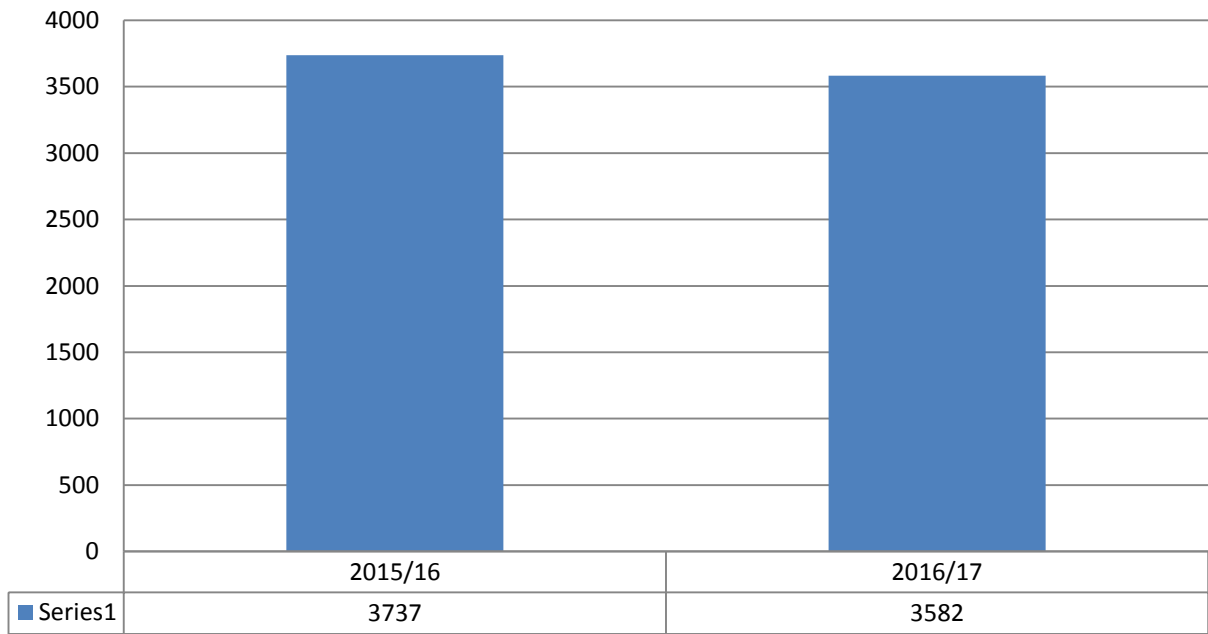

HEE North Document Supply Trends 2015-16 to 2016-17

Documents supplied by the BL 2015-16 to 2016-17

Documents supplied by other libraries 2015-16 to 2016-17